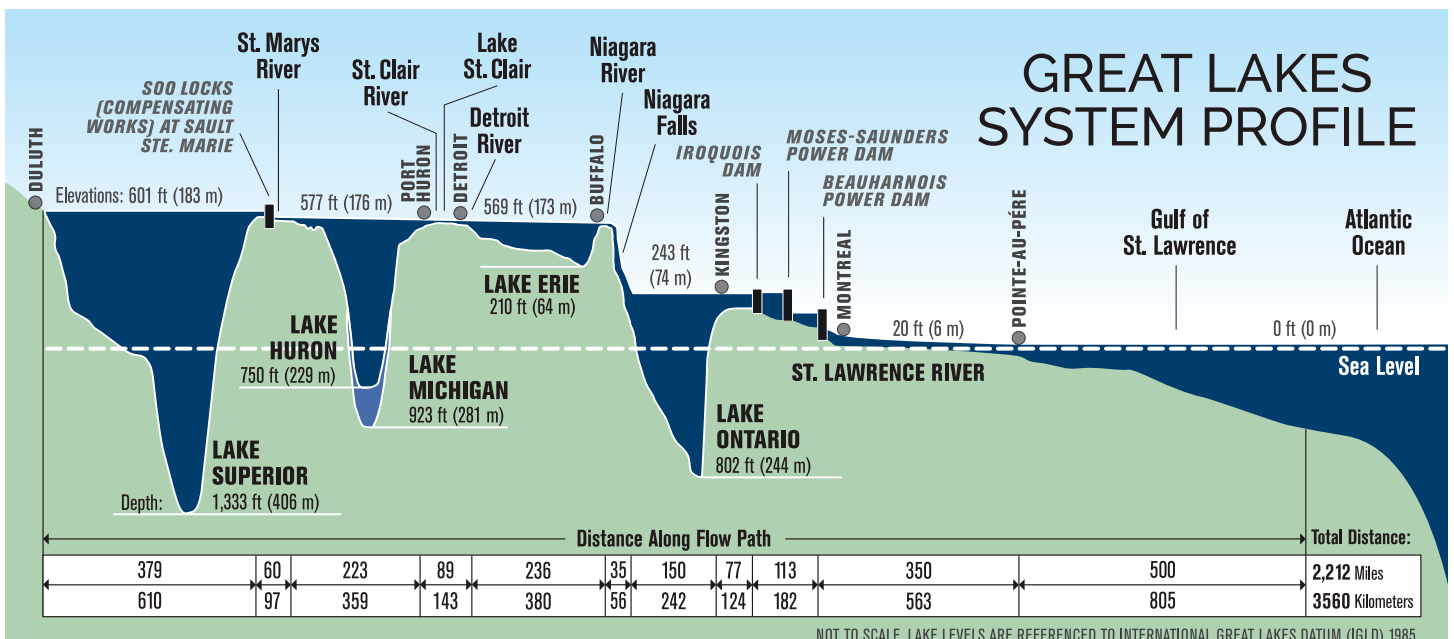

# THE GREAT LAKES BASIN

NOT TO SCALE, LAKE LEVELS ARE REFERENCED TO INTERNATIONAL GREAT LAKES DATUM (IGLD) 1985.

Images: Michigan Sea Grant